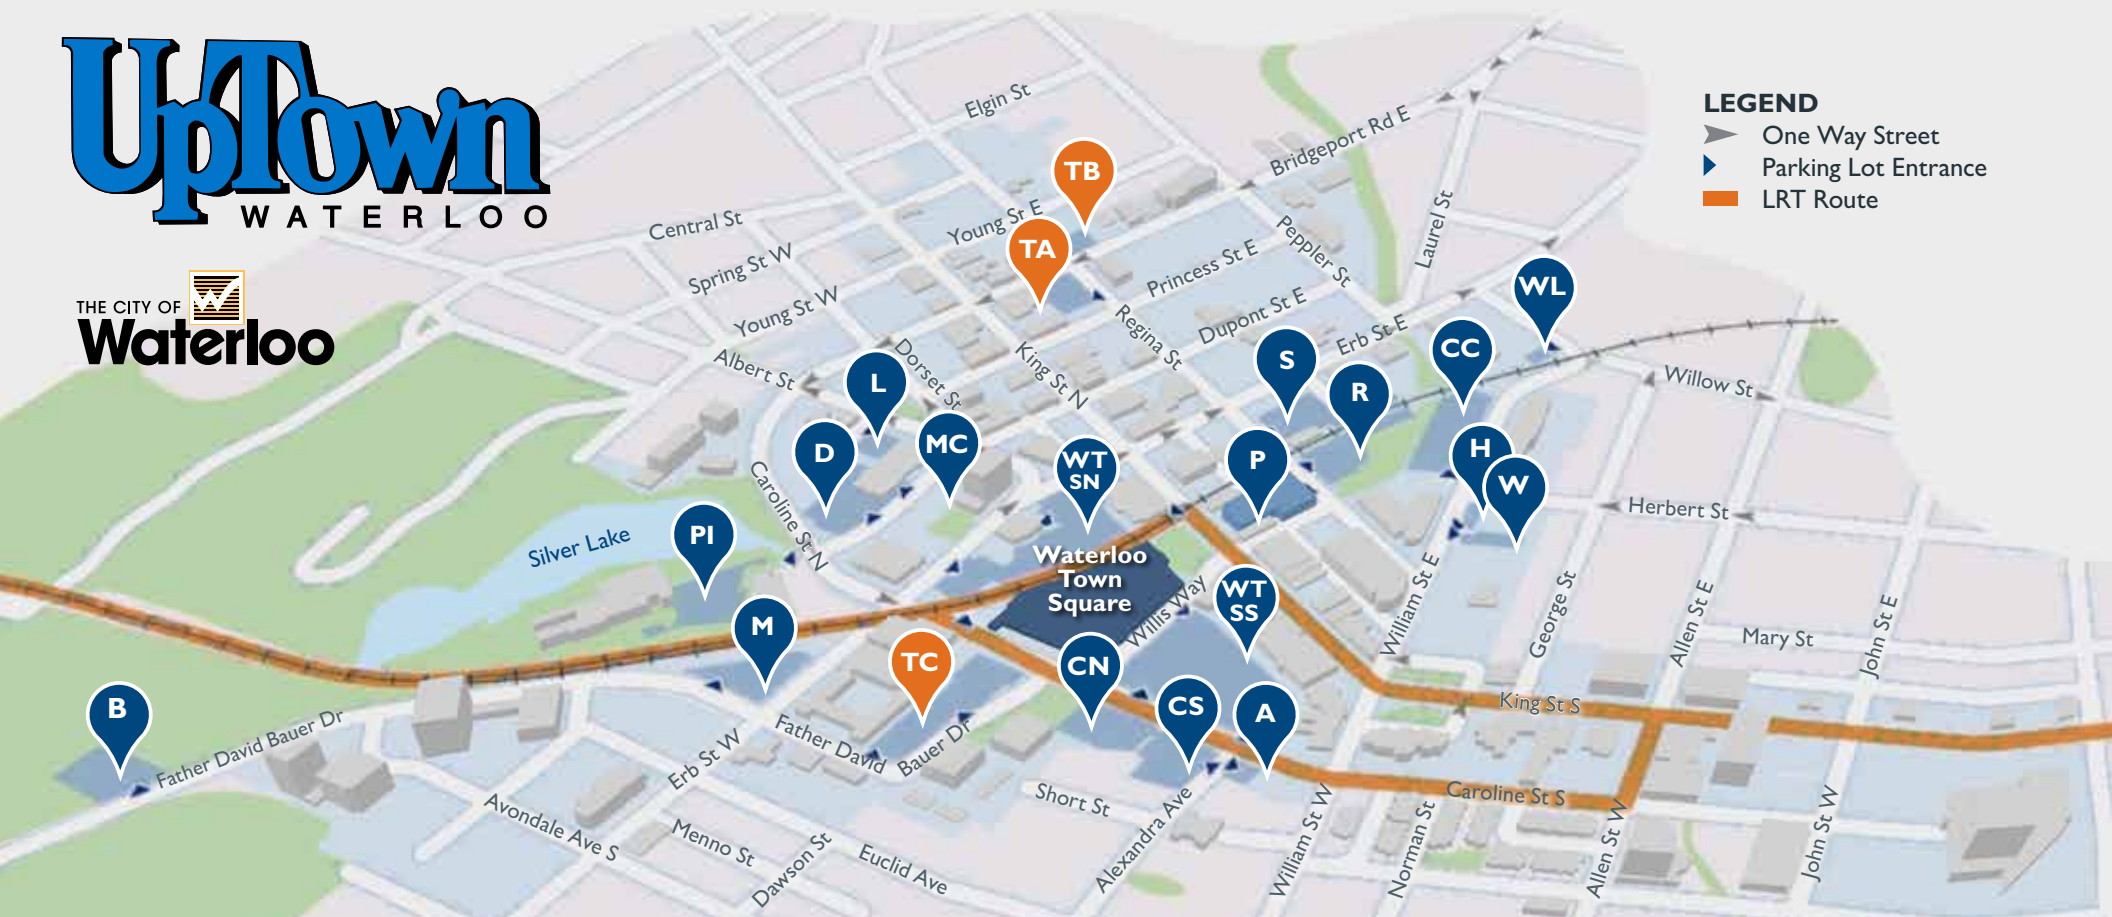

UpTown WATERLOO

LEGEND

- One Way Street
- Parking Lot Entrance
- LRT Route

PARKING IN UPTOWN WATERLOO waterloo.ca/uptownparking

- A ALEXANDRA LOT**
Permit Parking Mon-Fri 8am-6pm
Free Parking All Other Times.
- B BAUER LOT**
UpTown Waterloo Employee Parking:
BIA Office 519.885.1921
Permit Parking Mon-Fri: 8am-5pm
Free Parking All Other Times.
- CN CS CAROLINE N & S LOTS**
Permit Parking Mon-Fri: 8am-6pm
Overnight Permits
Free Parking All Other Times.
- CC CITY CENTRE LOT**
2hrs Free Parking Mon-Fri: 8am-5pm
Free Parking All Other Times.

- M MUSEUM LOT**
Permit Parking Mon-Fri: 8am-6pm
2hrs Free Parking
Free Parking All Other Times.
- PI PERIMETER LOT**
Permit Parking Mon-Fri: 8am-5pm
2hrs Free Parking
Free Parking All Other Times.
- R REGINA LOT**
Permit Parking Mon-Fri: 8am-6pm
Free Parking All Other Times.
- S STATION LOT**
Permit Parking Mon-Fri: 8am-5pm
2hrs Free Parking
Free Parking All Other Times.

- TA TB TEMPORARY LOTS A & B**
2hrs Free Parking Mon-Fri: 8am-6pm
Free Parking All Other Times.
- TC TEMPORARY LOT C**
January 1 to February 29
Free Parking Mon-Fri: 6pm-1am
Free Parking Mon-Fri: 7am-1am
- P UPTOWN PARKADE**
24hr, Overnight, Weekend Permits
- WT THE SHOPS AT WATERLOO TOWN SQUARE N & S LOTS**
Permit Parking Mon-Fri: 8am-6pm
2hrs Free Parking
Free Parking All Other Times.

- W WILLIAM LOT**
Permit Parking Mon-Fri: 8am-5pm
Free Parking All Other Times.
- WL WILLOW LOT**
Permit Parking Mon-Fri: 8am-5pm
Free Parking All Other Times.

NEED TO PARK OVERNIGHT?
Register your vehicle at waterloo.ca/uptownparking